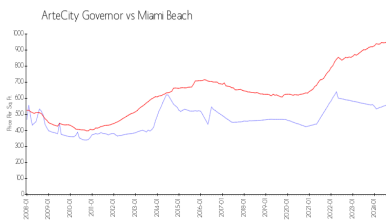

Building Association Information

ArteCity Governor Condo Association
 305-672-4968

Market Information

ArteCity Governor: \$564/sq. ft.
 Miami Beach: \$951/sq. ft.

Miami Beach: \$951/sq. ft.
 Miami-Dade: \$694/sq. ft.