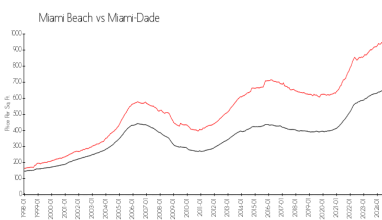

Building Association Information

ArteCity Governor Condo Association
 305-672-4968

Market Information

ArteCity Governor: \$564/sq. ft.
 Miami Beach: \$951/sq. ft.

Miami Beach: \$951/sq. ft.
 Miami-Dade: \$694/sq. ft.