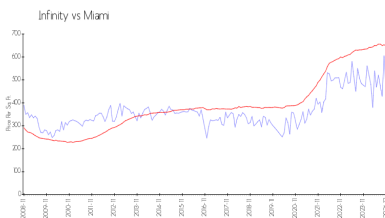

Building Association Information

Infinity Condominium
 305.381.5715

Market Information

Infinity:	\$455/sq. ft.	Miami:	\$895/sq. ft.
Miami:	\$895/sq. ft.	Miami-Dade:	\$688/sq. ft.

Inventory for Sale

Infinity	6%
Miami	5%
Miami-Dade	5%