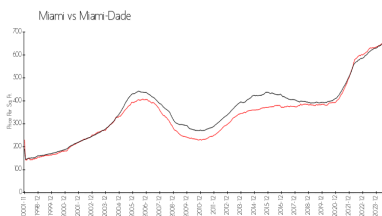

Unit 415 - Cite Condos

415 - 2000 N Bayshore Dr, Miami, FL, Miami-Dade 33137

Unit Information

MLS Number: A11650565
Status: Active
Size: 1,107 Sq ft.
Bedrooms: 2
Full Bathrooms: 2
Half Bathrooms:
Parking Spaces: 1 Space,Assigned Parking
View: Garden View,Pool Area View
Rental Price: $3,500
List PPSF: $3
Valuated Price: $485,000
Valuated PPSF: $438

The above valuated price is a baseline figure that does not take into account any specific renovation, upgrade, split, merge, or deterioration of the unit.

Building Information

Number of units: 251
Number of active listings for rent: 13
Number of active listings for sale: 17
Building inventory for sale: 6%
Number of sales over the last 12 months: 12
Number of sales over the last 6 months: 2
Number of sales over the last 3 months: 1

Building Association Information

Cite Condo Association
(786) 362-5377

Market Information

Cite Condos:	$495/sq. ft.	Miami:	$642/sq. ft.
Miami:	$642/sq. ft.	Miami-Dade:	$694/sq. ft.

Inventory for Sale

Cite Condos: 7%
Miami: 5%
Miami-Dade: 4%

Avg. Time to Close Over Last 12 Months

Cite Condos: 80 days
Miami: 86 days
Miami-Dade: 86 days