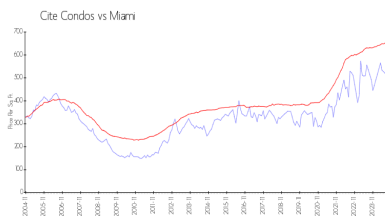

Unit 415 - Cite Condos

415 - 2000 N Bayshore Dr, Miami, FL, Miami-Dade 33137

Unit Information

MLS Number: A11650565
 Status: Active
 Size: 1,107 Sq ft.
 Bedrooms: 2
 Full Bathrooms: 2
 Half Bathrooms:
 Parking Spaces: 1 Space,Assigned Parking
 View: Garden View,Pool Area View
 Rental Price: \$3,500
 List PPSF: \$3
 Valuated Price: \$485,000
 Valuated PPSF: \$438

Building Association Information

Cite Condo Association
 (786) 362-5377

Market Information

Cite Condos:	\$495/sq. ft.	Miami:	\$642/sq. ft.
Miami:	\$642/sq. ft.	Miami-Dade:	\$694/sq. ft.

Inventory for Sale