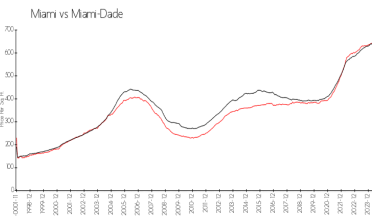

Building Association Information

Cite Condo Association
 (786) 362-5377

Market Information

Cite Condos:	\$495/sq. ft.	Miami:	\$642/sq. ft.
Miami:	\$642/sq. ft.	Miami-Dade:	\$694/sq. ft.

Inventory for Sale