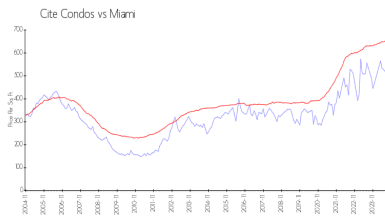

Unit 320 - Cite Condos

320 - 2000 N Bayshore Dr, Miami, FL, Miami-Dade 33137

Unit Information

MLS Number: A11654067
Status: Active
Size: 1,303 Sq ft.
Bedrooms: 2
Full Bathrooms: 2
Half Bathrooms:
Parking Spaces: 1 Space,Assigned Parking,Covered Parking
View: Bay,Water View
Rental Price: $3,700
List PPSF: $3
Valuated Price: $649,000
Valuated PPSF: $498

The above valuated price is a baseline figure that does not take into account any specific renovation, upgrade, split, merge, or deterioration of the unit.

Building Information

Number of units: 251
Number of active listings for rent: 13
Number of active listings for sale: 17
Building inventory for sale: 6%
Number of sales over the last 12 months: 11
Number of sales over the last 6 months: 2
Number of sales over the last 3 months: 1

Building Association Information

Cite Condo Association
(786) 362-5377

Market Information

Cite Condos:	$495/sq. ft.	Miami:	$642/sq. ft.
Miami:	$642/sq. ft.	Miami-Dade:	$694/sq. ft.

Inventory for Sale

Cite Condos: 7%
Miami: 5%
Miami-Dade: 4%

Avg. Time to Close Over Last 12 Months

Cite Condos: 80 days
Miami: 87 days
Miami-Dade: 86 days