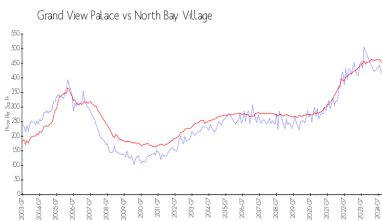

## Market Information

Grand View Palace: \$457/sq. ft.      North Bay Village: \$457/sq. ft.  
 North Bay Village: \$457/sq. ft.      Miami-Dade: \$688/sq. ft.