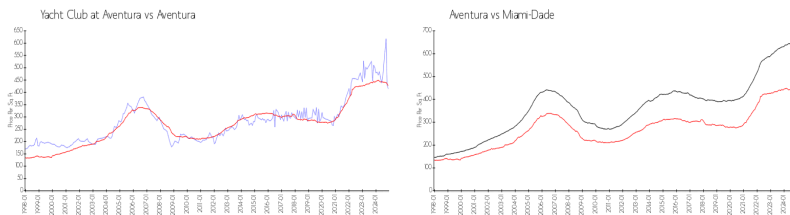

Unit 2401 - Yacht Club at Aventura

2401 - 19501 E Country Club Dr, Aventura, FL, Miami-Dade 33180

Unit Information

MLS Number: A11667102
Status: Active
Size: 1,330 Sq ft.
Bedrooms: 3
Full Bathrooms: 2
Half Bathrooms:
Parking Spaces:
View: Garden View
Rental Price: $5,500
List PPSF: $4
Valuated Price: $511,000
Valuated PPSF: $384

The above valuated price is a baseline figure that does not take into account any specific renovation, upgrade, split, merge, or deterioration of the unit.

Building Information

Number of units: 430
Number of active listings for rent: 41
Number of active listings for sale: 34
Building inventory for sale: 7%
Number of sales over the last 12 months: 25
Number of sales over the last 6 months: 9
Number of sales over the last 3 months: 5

Market Information

Yacht Club at Aventura:	$413/sq. ft.	Aventura:	$426/sq. ft.
Aventura:	$426/sq. ft.	Miami-Dade:	$688/sq. ft.

Inventory for Sale

Yacht Club at Aventura: 8%
Aventura: 7%
Miami-Dade: 5%

Avg. Time to Close Over Last 12 Months

Yacht Club at Aventura: 74 days
Aventura: 107 days
Miami-Dade: 90 days