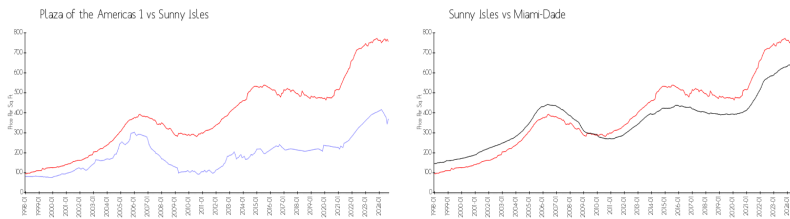

Unit 915 - Plaza of the Americas 1

915 - 16909 N Bay Rd, Sunny Isles, FL, Miami-Dade 33160

Unit Information

MLS Number: A11674637
Status: Active
Size: 767 Sq ft.
Bedrooms: 1
Full Bathrooms: 1
Half Bathrooms: 1
Parking Spaces:
View:
Rental Price: $2,000
List PPSF: $3
Valuated Price: $305,000
Valuated PPSF: $398

The above valuated price is a baseline figure that does not take into account any specific renovation, upgrade, split, merge, or deterioration of the unit.

Building Information

Number of units: 190
Number of active listings for rent: 9
Number of active listings for sale: 10
Building inventory for sale: 5%
Number of sales over the last 12 months: 5
Number of sales over the last 6 months: 4
Number of sales over the last 3 months: 2

Market Information

Plaza of the Americas 1:	$368/sq. ft.	Sunny Isles:	$757/sq. ft.
Sunny Isles:	$757/sq. ft.	Miami-Dade:	$694/sq. ft.

Inventory for Sale

Plaza of the Americas 1	5%
Sunny Isles	7%
Miami-Dade	4%

Avg. Time to Close Over Last 12 Months

Plaza of the Americas 1	117 days
Sunny Isles	112 days
Miami-Dade	86 days