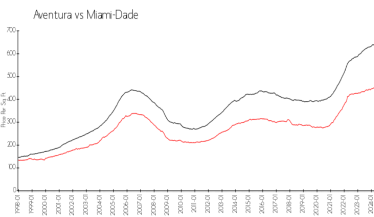

Unit 8503 - Yacht Club at Aventura

8503 - 19501 E Country Club Dr, Aventura, FL, Miami-Dade 33180

Unit Information

MLS Number: A11682635
Status: Active
Size: 730 Sq ft.
Bedrooms: 1
Full Bathrooms: 1
Half Bathrooms:
Parking Spaces:
View:
Rental Price: $2,800
List PPSF: $4
Valuated Price: $282,000
Valuated PPSF: $386

The above valuated price is a baseline figure that does not take into account any specific renovation, upgrade, split, merge, or deterioration of the unit.

Building Information

Number of units: 430
Number of active listings for rent: 41
Number of active listings for sale: 35
Building inventory for sale: 8%
Number of sales over the last 12 months: 24
Number of sales over the last 6 months: 8
Number of sales over the last 3 months: 5

Market Information

Yacht Club at Aventura:	$411/sq. ft.	Aventura:	$434/sq. ft.
Aventura:	$434/sq. ft.	Miami-Dade:	$694/sq. ft.

Inventory for Sale

Yacht Club at Aventura: 8%
Aventura: 6%
Miami-Dade: 4%

Avg. Time to Close Over Last 12 Months

Yacht Club at Aventura: 71 days
Aventura: 101 days
Miami-Dade: 86 days