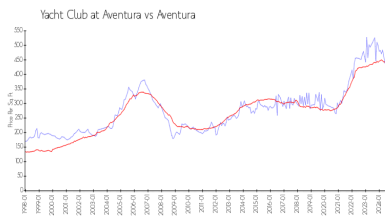

Unit 8503 - Yacht Club at Aventura

8503 - 19501 E Country Club Dr, Aventura, FL, Miami-Dade 33180

Unit Information

MLS Number: A11682635
Status: Active
Size: 730 Sq ft.
Bedrooms: 1
Full Bathrooms: 1
Half Bathrooms:
Parking Spaces:
View:
Rental Price: $2,800
List PPSF: $4
Valuated Price: $282,000
Valuated PPSF: $386

The above valuated price is a baseline figure that does not take into account any specific renovation, upgrade, split, merge, or deterioration of the unit.

Building Information

Number of units: 430
Number of active listings for rent: 41
Number of active listings for sale: 35
Building inventory for sale: 8%
Number of sales over the last 12 months: 24
Number of sales over the last 6 months: 8
Number of sales over the last 3 months: 5

Market Information

Yacht Club at Aventura:	$411/sq. ft.	Aventura:	$434/sq. ft.
Aventura:	$434/sq. ft.	Miami-Dade:	$694/sq. ft.

Inventory for Sale

Yacht Club at Aventura: 8%
Aventura: 6%
Miami-Dade: 4%

Avg. Time to Close Over Last 12 Months

Yacht Club at Aventura: 71 days
Aventura: 101 days
Miami-Dade: 86 days