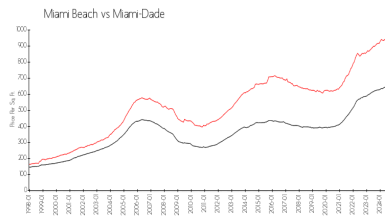

Building Association Information

Meridian Condominium Association
 (305) 673-9470

Market Information

Meridian: \$754/sq. ft.
 Miami Beach: \$936/sq. ft.

Miami Beach: \$936/sq. ft.
 Miami-Dade: \$693/sq. ft.