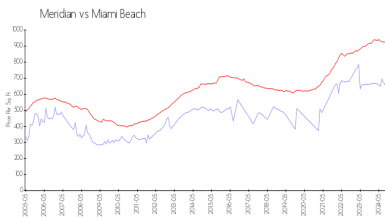

Building Association Information

Meridian Condominium Association
 (305) 673-9470

Market Information

Meridian: \$754/sq. ft.
 Miami Beach: \$936/sq. ft.

Miami Beach: \$936/sq. ft.
 Miami-Dade: \$693/sq. ft.