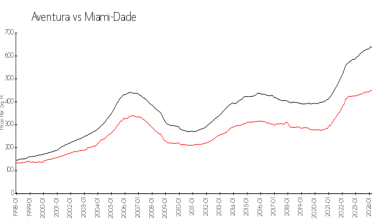

Building Association Information

Mystic Pointe Tower 500 Condominium
 (305) 935-6953

<http://www.mysticpointe500.com/Frequently-Dialed-Telephone-Numbers~227583~13483.htm>

Market Information

Mystic Pointe Tower 500:	\$449/sq. ft.	Aventura:	\$434/sq. ft.
Aventura:	\$434/sq. ft.	Miami-Dade:	\$694/sq. ft.