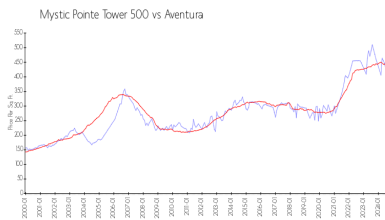

Building Association Information

Mystic Pointe Tower 500 Condominium
 (305) 935-6953

<http://www.mysticpointe500.com/Frequently-Dialed-Telephone-Numbers~227583~13483.htm>

Market Information

Mystic Pointe Tower 500:	\$449/sq. ft.	Aventura:	\$434/sq. ft.
Aventura:	\$434/sq. ft.	Miami-Dade:	\$694/sq. ft.