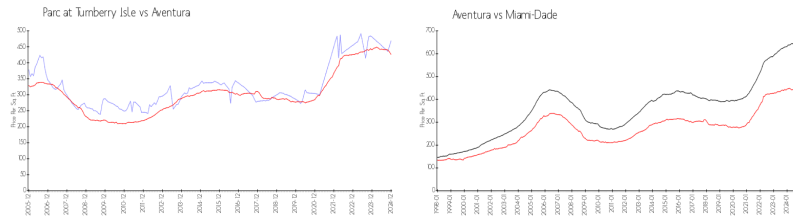

Unit 1121 - Parc at Turnberry Isle

1121 - 19400 Turnberry Wy, Aventura, FL, Miami-Dade 33180

Unit Information

MLS Number: A11693995
Status: Active
Size: 1,425 Sq ft.
Bedrooms: 2
Full Bathrooms: 2
Half Bathrooms: 2
Parking Spaces:
View: Intracoastal View,Ocean View
Rental Price: $4,000
List PPSF: $3
Valuated Price: $630,000
Valuated PPSF: $442

The above valuated price is a baseline figure that does not take into account any specific renovation, upgrade, split, merge, or deterioration of the unit.

Building Information

Number of units: 111
Number of active listings for rent: 4
Number of active listings for sale: 8
Building inventory for sale: 7%
Number of sales over the last 12 months: 3
Number of sales over the last 6 months: 2
Number of sales over the last 3 months: 1

Market Information

Parc at Turnberry Isle:	$467/sq. ft.	Aventura:	$426/sq. ft.
Aventura:	$426/sq. ft.	Miami-Dade:	$688/sq. ft.

Inventory for Sale

Parc at Turnberry Isle: 7%
Aventura: 7%
Miami-Dade: 5%

Avg. Time to Close Over Last 12 Months

Parc at Turnberry Isle: 108 days
Aventura: 107 days
Miami-Dade: 91 days