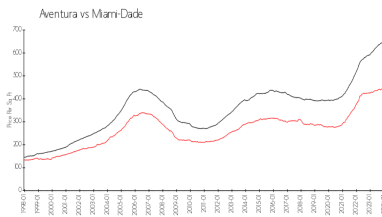

Unit 3108 - Yacht Club at Aventura

3108 - 19501 E Country Club Dr, Aventura, FL, Miami-Dade 33180

Unit Information

MLS Number: A2152737
Status: Active
Size: 1,320 Sq ft.
Bedrooms: 3
Full Bathrooms: 2
Half Bathrooms:
Parking Spaces:
View:
Rental Price: $5,000
List PPSF: $4
Valuated Price: $673,000
Valuated PPSF: $510

The above valuated price is a baseline figure that does not take into account any specific renovation, upgrade, split, merge, or deterioration of the unit.

Building Information

Number of units: 430
Number of active listings for rent: 41
Number of active listings for sale: 20
Building inventory for sale: 4%
Number of sales over the last 12 months: 29
Number of sales over the last 6 months: 17
Number of sales over the last 3 months: 11

Market Information

Yacht Club at Aventura:	$471/sq. ft.	Aventura:	$444/sq. ft.
Aventura:	$444/sq. ft.	Miami-Dade:	$703/sq. ft.

Inventory for Sale

Yacht Club at Aventura: 5%
Aventura: 5%
Miami-Dade: 3%

Avg. Time to Close Over Last 12 Months

Yacht Club at Aventura: 85 days
Aventura: 87 days
Miami-Dade: 81 days