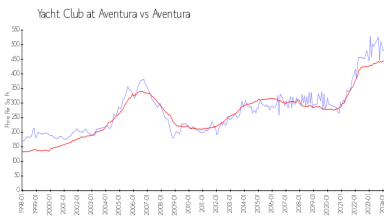

Unit 3108 - Yacht Club at Aventura

3108 - 19501 E Country Club Dr, Aventura, FL, Miami-Dade 33180

Unit Information

MLS Number: A2152737
Status: Active
Size: 1,320 Sq ft.
Bedrooms: 3
Full Bathrooms: 2
Half Bathrooms:
Parking Spaces:
View:
Rental Price: $5,000
List PPSF: $4
Valuated Price: $673,000
Valuated PPSF: $510

The above valuated price is a baseline figure that does not take into account any specific renovation, upgrade, split, merge, or deterioration of the unit.

Building Information

Number of units: 430
Number of active listings for rent: 41
Number of active listings for sale: 20
Building inventory for sale: 4%
Number of sales over the last 12 months: 29
Number of sales over the last 6 months: 17
Number of sales over the last 3 months: 11

Market Information

Yacht Club at Aventura:	$471/sq. ft.	Aventura:	$444/sq. ft.
Aventura:	$444/sq. ft.	Miami-Dade:	$703/sq. ft.

Inventory for Sale

Yacht Club at Aventura: 5%
Aventura: 5%
Miami-Dade: 3%

Avg. Time to Close Over Last 12 Months

Yacht Club at Aventura: 85 days
Aventura: 87 days
Miami-Dade: 81 days