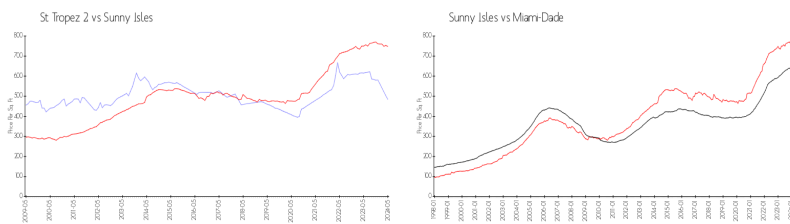

Market Information

| | | | |
|--------------|---------------|--------------|---------------|
| St Tropez 2: | \$484/sq. ft. | Sunny Isles: | \$748/sq. ft. |
| Sunny Isles: | \$748/sq. ft. | Miami-Dade: | \$705/sq. ft. |