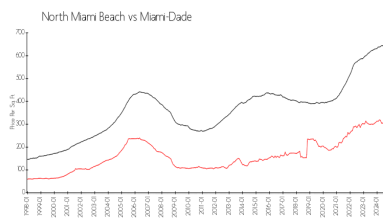

## Market Information

Reef South: \$293/sq. ft.  
 North Miami Beach: \$298/sq. ft.

North Miami Beach: \$298/sq. ft.  
 Miami-Dade: \$688/sq. ft.