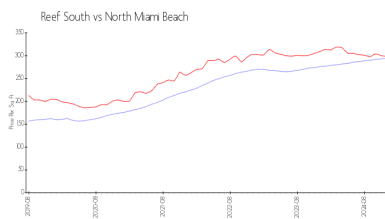

## Market Information

Reef South: \$293/sq. ft.  
 North Miami Beach: \$298/sq. ft.

North Miami Beach: \$298/sq. ft.  
 Miami-Dade: \$688/sq. ft.