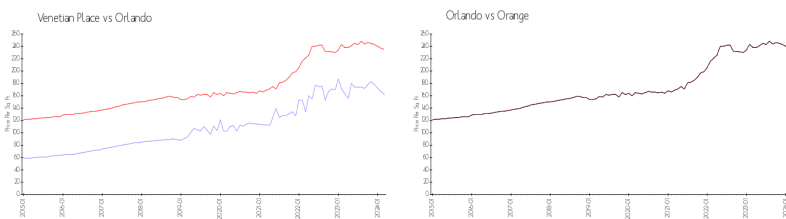

## Market Information

Venetian Place: \$162/sq. ft.      Orlando: \$235/sq. ft.  
 Orlando: \$235/sq. ft.      Orange: \$247/sq. ft.