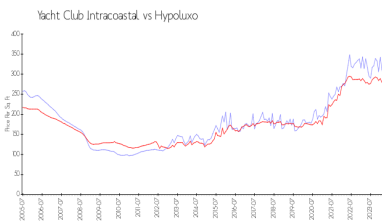

Market Information

| | | | |
|--------------------------|---------------|-------------|---------------|
| Yacht Club Intracoastal: | \$302/sq. ft. | Hypoluxo: | \$281/sq. ft. |
| Hypoluxo: | \$281/sq. ft. | Palm Beach: | \$469/sq. ft. |