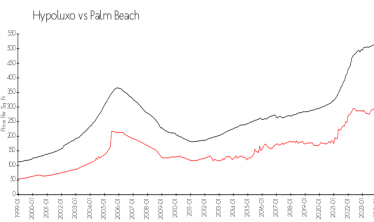

Market Information

| | | | |
|--------------------------|---------------|-------------|---------------|
| Yacht Club Intracoastal: | \$302/sq. ft. | Hypoluxo: | \$281/sq. ft. |
| Hypoluxo: | \$281/sq. ft. | Palm Beach: | \$469/sq. ft. |