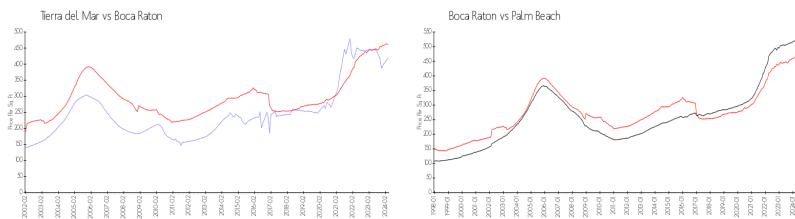

Unit 950 Ponce de Leon Rd # 210 - Tierra del Mar

950 Ponce de Leon Rd # 210 - 950 Ponce de Leon Rd, Boca Raton, FL, Palm Beach 33432

Unit Information

MLS Number: A11528485
Status: Active
Size: 1,093 Sq ft.
Bedrooms: 2
Full Bathrooms: 2
Half Bathrooms:
Parking Spaces:
View:
Rental Price: $3,000
List PPSF: $3
Valuated Price: $471,000
Valuated PPSF: $431

The above valuated price is a baseline figure that does not take into account any specific renovation, upgrade, split, merge, or deterioration of the unit.

Building Information

Number of units: 177
Number of active listings for rent: 0
Number of active listings for sale: 4
Building inventory for sale: 2%
Number of sales over the last 12 months: 9
Number of sales over the last 6 months: 3
Number of sales over the last 3 months: 1

Building Association Information

Tierra Del Mar Condo Assn Inc
6300 Park Of Commerce Boulevard
Boca Raton, FL 33487

<http://www.tierra-del-mar.com/>

Market Information

Tierra del Mar:	$420/sq. ft.	Boca Raton:	$462/sq. ft.
Boca Raton:	$462/sq. ft.	Palm Beach:	$469/sq. ft.

Inventory for Sale

Tierra del Mar: 2%
Boca Raton: 3%
Palm Beach: 3%

Avg. Time to Close Over Last 12 Months

Tierra del Mar: 48 days
Boca Raton: 57 days
Palm Beach: 56 days