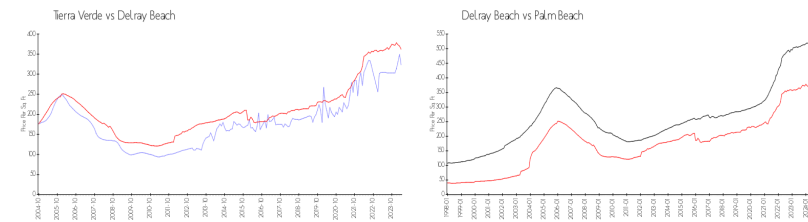

Building Association Information

Tierra Verde at Delray Beach Condominium Association, Inc.
 2000 Alta Meadows Ln, Delray Beach,
 FL 33444
 (561) 265-1766

Market Information

Tierra Verde:	\$323/sq. ft.	Delray Beach:	\$362/sq. ft.
Delray Beach:	\$362/sq. ft.	Palm Beach:	\$468/sq. ft.