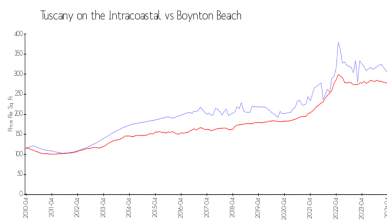

Unit 1310 Tuscany Way - Tuscany on the Intracoastal

1310 Tuscany Way - 1103-4417 Tuscany Wy, Boynton Beach, FL, Palm Beach 33435

Unit Information

MLS Number:	A11570251
Status:	Active
Size:	1,137 Sq ft.
Bedrooms:	2
Full Bathrooms:	2
Half Bathrooms:	
Parking Spaces:	Assigned Parking, Guest Parking
View:	Garden View
Rental Price:	$2,600
List PPSF:	$2
Valuated Price:	$366,000
Valuated PPSF:	$299

The above valuated price is a baseline figure that does not take into account any specific renovation, upgrade, split, merge, or deterioration of the unit.

Building Information

Number of units:	286
Number of active listings for rent:	0
Number of active listings for sale:	13
Building inventory for sale:	4%
Number of sales over the last 12 months:	18
Number of sales over the last 6 months:	9
Number of sales over the last 3 months:	5

Building Association Information

Tuscany On the Intracoastal
3104 Tuscany Way,
Boynton Beach, FL 33435
Phone (561) 369-3433

Market Information

Tuscany on the Intracoastal:	$302/sq. ft.	Boynton Beach:	$276/sq. ft.
Boynton Beach:	$276/sq. ft.	Palm Beach:	$468/sq. ft.

Inventory for Sale

Tuscany on the Intracoastal	5%
Boynton Beach	2%
Palm Beach	3%

Avg. Time to Close Over Last 12 Months

Tuscany on the Intracoastal	42 days
Boynton Beach	48 days
Palm Beach	56 days