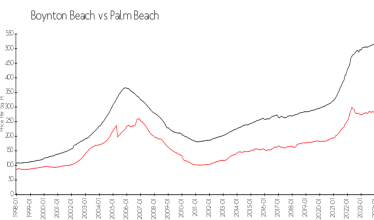

Unit 1310 Tuscany Way - Tuscany on the Intracoastal

1310 Tuscany Way - 1103-4417 Tuscany Wy, Boynton Beach, FL, Palm Beach 33435

Unit Information

MLS Number:	A11570251
Status:	Active
Size:	1,137 Sq ft.
Bedrooms:	2
Full Bathrooms:	2
Half Bathrooms:	
Parking Spaces:	Assigned Parking, Guest Parking
View:	Garden View
Rental Price:	$2,600
List PPSF:	$2
Valuated Price:	$366,000
Valuated PPSF:	$299

The above valuated price is a baseline figure that does not take into account any specific renovation, upgrade, split, merge, or deterioration of the unit.

Building Information

Number of units:	286
Number of active listings for rent:	0
Number of active listings for sale:	13
Building inventory for sale:	4%
Number of sales over the last 12 months:	18
Number of sales over the last 6 months:	9
Number of sales over the last 3 months:	5

Building Association Information

Tuscany On the Intracoastal
3104 Tuscany Way,
Boynton Beach, FL 33435
Phone (561) 369-3433

Market Information

Tuscany on the Intracoastal:	$302/sq. ft.	Boynton Beach:	$276/sq. ft.
Boynton Beach:	$276/sq. ft.	Palm Beach:	$468/sq. ft.

Inventory for Sale

Tuscany on the Intracoastal	5%
Boynton Beach	2%
Palm Beach	3%

Avg. Time to Close Over Last 12 Months

Tuscany on the Intracoastal	42 days
Boynton Beach	48 days
Palm Beach	56 days