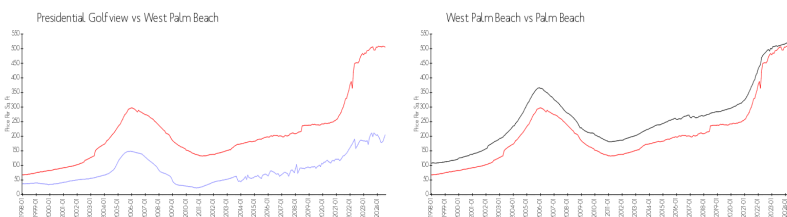

Market Information

Presidential Golfview: $206/sq. ft.

West Palm Beach: $505/sq. ft.