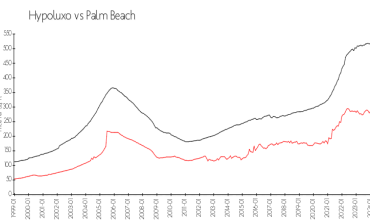

Unit 4203 - Yacht Club Intracoastal

4203 - 103-180 Yacht Club Wy, Hypoluxo, FL, Palm Beach 33462

Unit Information

MLS Number: A11602900
Status: Active
Size: 917 Sq ft.
Bedrooms: 2
Full Bathrooms: 1
Half Bathrooms:
Parking Spaces:
View:
Rental Price: $2,175
List PPSF: $2
Valuated Price: $263,000
Valuated PPSF: $287

The above valuated price is a baseline figure that does not take into account any specific renovation, upgrade, split, merge, or deterioration of the unit.

Building Information

Number of units: 380
Number of active listings for rent: 15
Number of active listings for sale: 10
Building inventory for sale: 2%
Number of sales over the last 12 months: 24
Number of sales over the last 6 months: 11
Number of sales over the last 3 months: 7

Building Association Information

Yacht Club On The Intercoastal Condomium Assoc
104 Yacht Club Way
Lake Worth FL 33462
561-855-4917

<http://tychypoluxo.com/contact.htm>

Market Information

Yacht Club Intracoastal:	$302/sq. ft.	Hypoluxo:	$264/sq. ft.
Hypoluxo:	$264/sq. ft.	Palm Beach:	$474/sq. ft.

Inventory for Sale

Yacht Club Intracoastal: 3%
Hypoluxo: 2%
Palm Beach: 3%

Avg. Time to Close Over Last 12 Months

Yacht Club Intracoastal: 74 days
Hypoluxo: 69 days
Palm Beach: 58 days