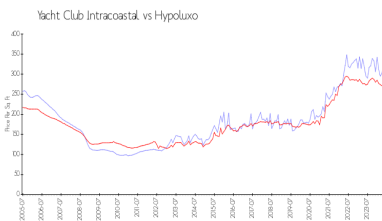

Building Association Information

Yacht Club On The Intercoastal Condomium Assoc
 104 Yacht Club Way
 Lake Worth FL 33462
 561-855-4917

<http://tychypoluxo.com/contact.htm>

Market Information

Yacht Club Intracoastal:	\$302/sq. ft.	Hypoluxo:	\$264/sq. ft.
Hypoluxo:	\$264/sq. ft.	Palm Beach:	\$474/sq. ft.