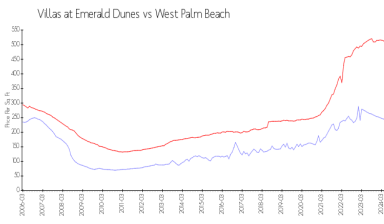

Building Association Information

The Villas At Emerald Dunes
 6495 Emerald Dunes Dr, West Palm Beach, FL 33411
 (561) 684-0088

Market Information

Villas at Emerald Dunes: \$247/sq. ft.
 West Palm Beach: \$509/sq. ft.
 West Palm Beach: \$509/sq. ft.
 Palm Beach: \$474/sq. ft.