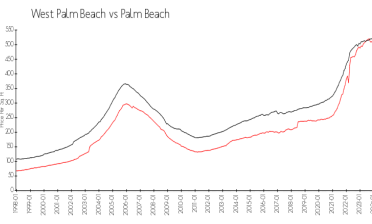

Unit 6492-307 - Villas at Emerald Dunes

6492-307 - 6394-6573 Emerald Dunes Dr, West Palm Beach, FL, Palm Beach 33411

Unit Information

MLS Number: A11605671
Status: Pending
Size: 740 Sq ft.
Bedrooms: 1
Full Bathrooms: 1
Half Bathrooms:
Parking Spaces:
View:
Rental Price: $1,800
List PPSF: $2
Valuated Price: $189,000
Valuated PPSF: $254

The above valuated price is a baseline figure that does not take into account any specific renovation, upgrade, split, merge, or deterioration of the unit.

Building Information

Number of units: 486
Number of active listings for rent: 20
Number of active listings for sale: 17
Building inventory for sale: 3%
Number of sales over the last 12 months: 18
Number of sales over the last 6 months: 7
Number of sales over the last 3 months: 6

Building Association Information

The Villas At Emerald Dunes
6495 Emerald Dunes Dr, West Palm Beach, FL 33411
(561) 684-0088

Market Information

Villas at Emerald Dunes: $247/sq. ft.
West Palm Beach: $509/sq. ft.
West Palm Beach: $509/sq. ft.
Palm Beach: $474/sq. ft.

Inventory for Sale

Villas at Emerald Dunes: 3%
West Palm Beach: 3%
Palm Beach: 3%

Avg. Time to Close Over Last 12 Months

Villas at Emerald Dunes: 36 days
West Palm Beach: 53 days
Palm Beach: 57 days