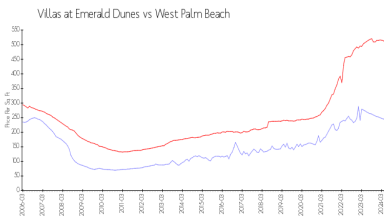

## Market Information

Villas at Emerald Dunes:	\$247/sq. ft.	West Palm Beach:	\$509/sq. ft.
West Palm Beach:	\$509/sq. ft.	Palm Beach:	\$474/sq. ft.