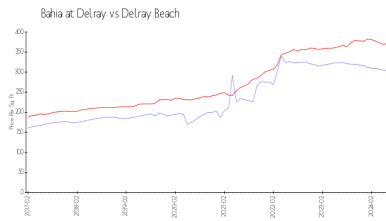

Unit 1385 Crystal Way # H - Bahia at Delray

1385 Crystal Way # H - 1385 Crystal Wy, Delray Beach, FL, Palm Beach 33444

Unit Information

MLS Number: A11610588
Status: Active
Size: 948 Sq ft.
Bedrooms: 2
Full Bathrooms: 2
Half Bathrooms:
Parking Spaces:
View:
Rental Price: $2,350
List PPSF: $2
Valuated Price: $299,000
Valuated PPSF: $306

The above valuated price is a baseline figure that does not take into account any specific renovation, upgrade, split, merge, or deterioration of the unit.

Building Information

Number of units: 236
Number of active listings for rent: 0
Number of active listings for sale: 7
Building inventory for sale: 2%
Number of sales over the last 12 months: 10
Number of sales over the last 6 months: 4
Number of sales over the last 3 months: 3

Market Information

Bahia at Delray: $304/sq. ft.
Delray Beach: $372/sq. ft.