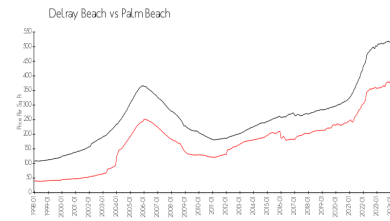

Market Information

Bahia at Delray: \$304/sq. ft.
 Delray Beach: \$372/sq. ft.

Delray Beach: \$372/sq. ft.
 Palm Beach: \$474/sq. ft.

Inventory for Sale

Bahia at Delray 3%
 Delray Beach 2%
 Palm Beach 3%

Avg. Time to Close Over Last 12 Months