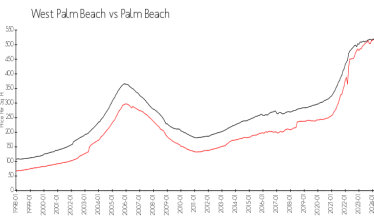

Unit 6529-101 - Villas at Emerald Dunes

6529-101 - 6394-6573 Emerald Dunes Dr, West Palm Beach, FL, Palm Beach 33411

Unit Information

MLS Number: A11616964
Status: Active
Size: 1,058 Sq ft.
Bedrooms: 2
Full Bathrooms: 2
Half Bathrooms:
Parking Spaces:
View:
Rental Price: $2,250
List PPSF: $2
Valuated Price: $274,000
Valuated PPSF: $250

The above valuated price is a baseline figure that does not take into account any specific renovation, upgrade, split, merge, or deterioration of the unit.

Building Information

Number of units: 486
Number of active listings for rent: 20
Number of active listings for sale: 16
Building inventory for sale: 3%
Number of sales over the last 12 months: 15
Number of sales over the last 6 months: 7
Number of sales over the last 3 months: 5

Building Association Information

The Villas At Emerald Dunes
6495 Emerald Dunes Dr, West Palm Beach, FL 33411
(561) 684-0088

Market Information

Villas at Emerald Dunes:	$249/sq. ft.	West Palm Beach:	$516/sq. ft.
West Palm Beach:	$516/sq. ft.	Palm Beach:	$474/sq. ft.

Inventory for Sale

Villas at Emerald Dunes: 3%
West Palm Beach: 3%
Palm Beach: 3%

Avg. Time to Close Over Last 12 Months

Villas at Emerald Dunes: 38 days
West Palm Beach: 54 days
Palm Beach: 58 days