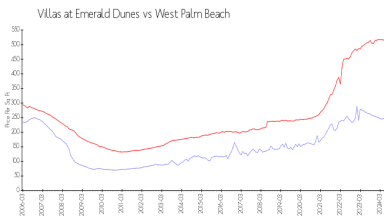

Building Association Information

The Villas At Emerald Dunes
 6495 Emerald Dunes Dr, West Palm Beach, FL 33411
 (561) 684-0088

Market Information

Villas at Emerald Dunes:	\$249/sq. ft.	West Palm Beach:	\$516/sq. ft.
West Palm Beach:	\$516/sq. ft.	Palm Beach:	\$474/sq. ft.