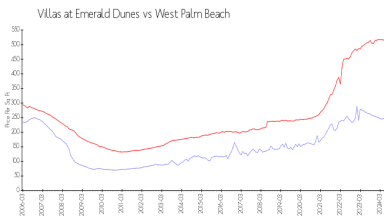

## Market Information

Villas at Emerald Dunes: \$249/sq. ft.  
 West Palm Beach: \$516/sq. ft.

West Palm Beach: \$516/sq. ft.  
 Palm Beach: \$474/sq. ft.