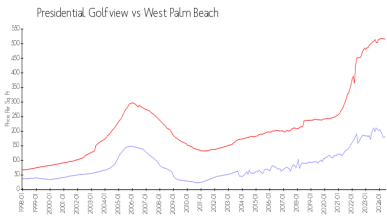

Presidential	$183/sq. ft.	West Palm Beach:	$516/sq. ft.
Golfview:		Palm Beach:	$474/sq. ft.
West Palm Beach:	$516/sq. ft.		

Inventory for Sale

Presidential Golfview	3%
West Palm Beach	3%
Palm Beach	3%

Avg. Time to Close Over Last 12 Months

Presidential Golfview	36 days
West Palm Beach	54 days
Palm Beach	58 days