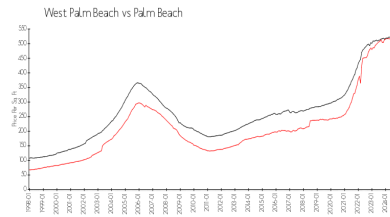

Presidential	$183/sq. ft.	West Palm Beach:	$516/sq. ft.
Golfview:		Palm Beach:	$474/sq. ft.
West Palm Beach:	$516/sq. ft.		

Inventory for Sale

Presidential Golfview	3%
West Palm Beach	3%
Palm Beach	3%

Avg. Time to Close Over Last 12 Months

Presidential Golfview	36 days
West Palm Beach	54 days
Palm Beach	58 days