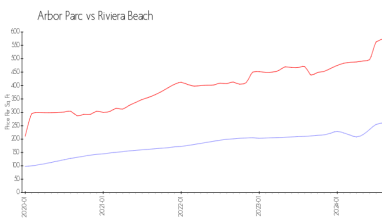

Unit 5042 Genove Pl - Arbor Parc

5042 Genove Pl - 5002-5087 Genove Pl, Riviera Beach, FL, Palm Beach 33410

Unit Information

MLS Number:	A11623357
Status:	Active Under Contract
Size:	1,240 Sq ft.
Bedrooms:	2
Full Bathrooms:	2
Half Bathrooms:	1
Parking Spaces:	2 Spaces
View:	
Rental Price:	$2,300
List PPSF:	$2
Valuated Price:	$323,000
Valuated PPSF:	$260

The above valuated price is a baseline figure that does not take into account any specific renovation, upgrade, split, merge, or deterioration of the unit.

Building Information

Number of units:	446
Number of active listings for rent:	0
Number of active listings for sale:	7
Building inventory for sale:	1%
Number of sales over the last 12 months:	18
Number of sales over the last 6 months:	9
Number of sales over the last 3 months:	5

Building Association Information

Arbor Parc
Address: 4054 Woods Edge Cir,
Riviera Beach, FL 33410
Phone: +1 561-964-1550

<http://arborparc-mediterranea.com/>

Market Information

Arbor Parc:	$260/sq. ft.	Riviera Beach:	$573/sq. ft.
Riviera Beach:	$573/sq. ft.	Palm Beach:	$472/sq. ft.

Inventory for Sale

Arbor Parc	2%
Riviera Beach	4%
Palm Beach	3%

Avg. Time to Close Over Last 12 Months

Arbor Parc	59 days
Riviera Beach	70 days
Palm Beach	58 days