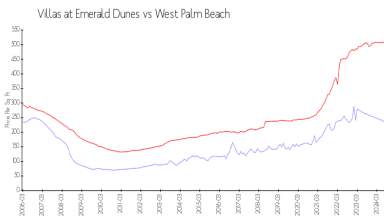

## Market Information

Villas at Emerald Dunes:	\$236/sq. ft.	West Palm Beach:	\$505/sq. ft.
West Palm Beach:	\$505/sq. ft.	Palm Beach:	\$476/sq. ft.