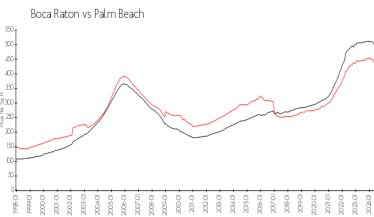

## Market Information

Tierra del Mar:	\$382/sq. ft.	Boca Raton:	\$431/sq. ft.
Boca Raton:	\$431/sq. ft.	Palm Beach:	\$466/sq. ft.