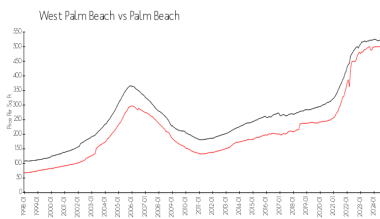

Unit 6529-107 - Villas at Emerald Dunes

6529-107 - 6394-6573 Emerald Dunes Dr, West Palm Beach, FL, Palm Beach 33411

Unit Information

MLS Number: A11651161
Status: Active
Size: 843 Sq ft.
Bedrooms: 1
Full Bathrooms: 1
Half Bathrooms:
Parking Spaces: Covered Parking
View: Garden View
Rental Price: $1,900
List PPSF: $2
Valuated Price: $195,000
Valuated PPSF: $223

The above valuated price is a baseline figure that does not take into account any specific renovation, upgrade, split, merge, or deterioration of the unit.

Building Information

Number of units: 486
Number of active listings for rent: 20
Number of active listings for sale: 24
Building inventory for sale: 4%
Number of sales over the last 12 months: 11
Number of sales over the last 6 months: 4
Number of sales over the last 3 months: 2

Building Association Information

The Villas At Emerald Dunes
6495 Emerald Dunes Dr, West Palm Beach, FL 33411
(561) 684-0088

Market Information

Villas at Emerald Dunes: $222/sq. ft.
West Palm Beach: $502/sq. ft.
West Palm Beach: $502/sq. ft.
Palm Beach: $464/sq. ft.

Inventory for Sale

Villas at Emerald Dunes: 5%
West Palm Beach: 4%
Palm Beach: 4%

Avg. Time to Close Over Last 12 Months

Villas at Emerald Dunes: 34 days
West Palm Beach: 56 days
Palm Beach: 62 days