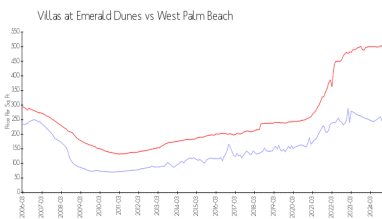

Building Association Information

The Villas At Emerald Dunes
 6495 Emerald Dunes Dr, West Palm Beach, FL 33411
 (561) 684-0088

Market Information

Villas at Emerald Dunes: \$222/sq. ft.
 West Palm Beach: \$502/sq. ft.
 West Palm Beach: \$502/sq. ft.
 Palm Beach: \$464/sq. ft.