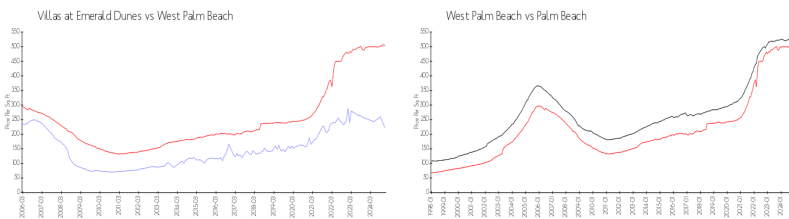

Building Association Information

The Villas At Emerald Dunes
 6495 Emerald Dunes Dr, West Palm Beach, FL 33411
 (561) 684-0088

Market Information

Villas at Emerald Dunes: \$222/sq. ft.
 West Palm Beach: \$502/sq. ft.
 West Palm Beach: \$502/sq. ft.
 Palm Beach: \$464/sq. ft.