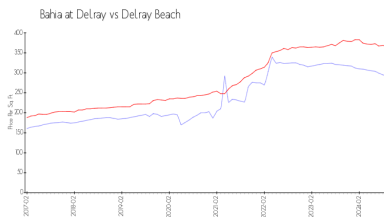

Market Information

Bahia at Delray: $291/sq. ft.
Delray Beach: $365/sq. ft.

Delray Beach: $365/sq. ft.
Palm Beach: $466/sq. ft.

Inventory for Sale

Bahia at Delray	3%
Delray Beach	3%
Palm Beach	4%

Avg. Time to Close Over Last 12 Months

Bahia at Delray	53 days
Delray Beach	56 days
Palm Beach	60 days