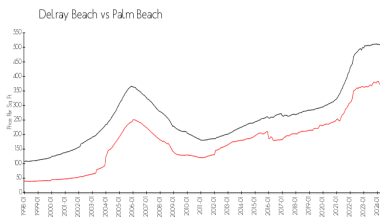

Market Information

Bahia at Delray: $291/sq. ft.
Delray Beach: $365/sq. ft.

Delray Beach: $365/sq. ft.
Palm Beach: $466/sq. ft.

Inventory for Sale

Bahia at Delray	3%
Delray Beach	3%
Palm Beach	4%

Avg. Time to Close Over Last 12 Months

Bahia at Delray	53 days
Delray Beach	56 days
Palm Beach	60 days