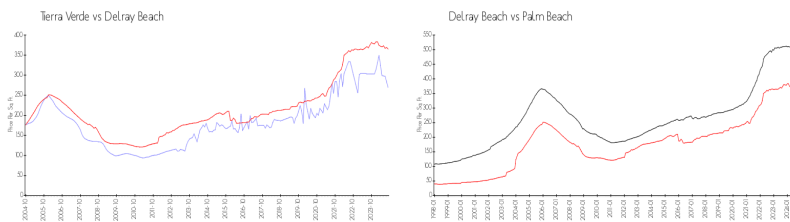

Building Association Information

Tierra Verde at Delray Beach Condominium Association, Inc.
 2000 Alta Meadows Ln, Delray Beach,
 FL 33444
 (561) 265-1766

Market Information

Tierra Verde: \$269/sq. ft. Delray Beach: \$365/sq. ft.
 Delray Beach: \$365/sq. ft. Palm Beach: \$466/sq. ft.