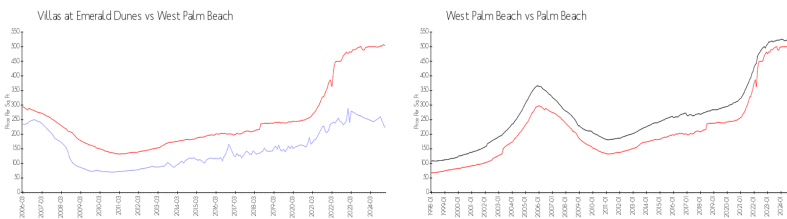

Building Association Information

The Villas At Emerald Dunes
 6495 Emerald Dunes Dr, West Palm Beach, FL 33411
 (561) 684-0088

Market Information

Villas at Emerald Dunes: \$222/sq. ft.
 West Palm Beach: \$502/sq. ft.
 West Palm Beach: \$502/sq. ft.
 Palm Beach: \$465/sq. ft.