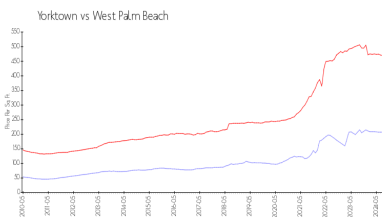

Unit 801 - Yorktown

801 - 1500 Presidential Wy, West Palm Beach, FL, Palm Beach 33401

Unit Information

MLS Number: A11686182
Status: Active
Size: 1,194 Sq ft.
Bedrooms: 2
Full Bathrooms: 2
Half Bathrooms:
Parking Spaces: 2 Spaces
View: Golf View, Water View
Rental Price: $2,150
List PPSF: $2
Valuated Price: $264,000
Valuated PPSF: $221

The above valuated price is a baseline figure that does not take into account any specific renovation, upgrade, split, merge, or deterioration of the unit.

Building Information

Number of units: 48
Number of active listings for rent: 0
Number of active listings for sale: 7
Building inventory for sale: 14%
Number of sales over the last 12 months: 7
Number of sales over the last 6 months: 3
Number of sales over the last 3 months: 2

Building Association Information

Yorktown Condominium
CONTACT INFORMATION:
Howe Property Management, Inc.
1500 Gateway Blvd.
Boynton Beach, Florida 33426 Telephone:(561) 739-7906
email: howeinc@comcast.net

<https://yorktown1500.wordpress.com/>

Market Information

Yorktown: $215/sq. ft.   West Palm Beach: $470/sq. ft.
West Palm Beach: $470/sq. ft.   Palm Beach: $466/sq. ft.

Inventory for Sale

Yorktown: 15%
West Palm Beach: 4%
Palm Beach: 4%

Avg. Time to Close Over Last 12 Months

Yorktown: 10 days
West Palm Beach: 56 days
Palm Beach: 60 days