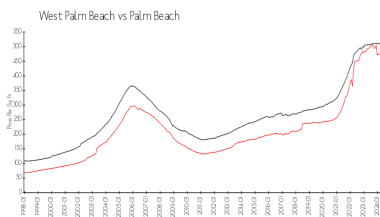

Unit 801 - Yorktown

801 - 1500 Presidential Wy, West Palm Beach, FL, Palm Beach 33401

Unit Information

MLS Number: A11686182
Status: Active
Size: 1,194 Sq ft.
Bedrooms: 2
Full Bathrooms: 2
Half Bathrooms:
Parking Spaces: 2 Spaces
View: Golf View, Water View
Rental Price: $2,150
List PPSF: $2
Valuated Price: $264,000
Valuated PPSF: $221

The above valuated price is a baseline figure that does not take into account any specific renovation, upgrade, split, merge, or deterioration of the unit.

Building Information

Number of units: 48
Number of active listings for rent: 0
Number of active listings for sale: 7
Building inventory for sale: 14%
Number of sales over the last 12 months: 7
Number of sales over the last 6 months: 3
Number of sales over the last 3 months: 2

Building Association Information

Yorktown Condominium
CONTACT INFORMATION:
Howe Property Management, Inc.
1500 Gateway Blvd.
Boynton Beach, Florida 33426 Telephone:(561) 739-7906
email: howeinc@comcast.net

<https://yorktown1500.wordpress.com/>

Market Information

Yorktown: $215/sq. ft.   West Palm Beach: $470/sq. ft.
West Palm Beach: $470/sq. ft.   Palm Beach: $466/sq. ft.

Inventory for Sale

Yorktown: 15%
West Palm Beach: 4%
Palm Beach: 4%

Avg. Time to Close Over Last 12 Months

Yorktown: 10 days
West Palm Beach: 56 days
Palm Beach: 60 days