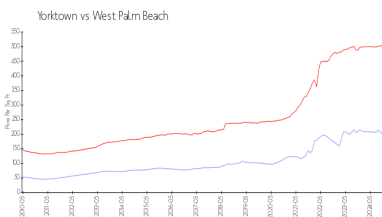

## Market Information

Yorktown: \$201/sq. ft.      West Palm Beach: \$502/sq. ft.  
 West Palm Beach: \$502/sq. ft.      Palm Beach: \$465/sq. ft.