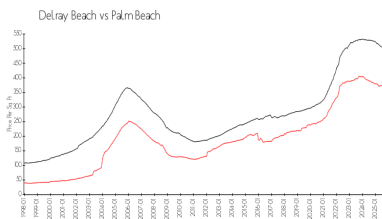

## Market Information

Drexel Park Townhomes:	\$270/sq. ft.	Delray Beach:	\$353/sq. ft.
Delray Beach:	\$353/sq. ft.	Palm Beach:	\$452/sq. ft.