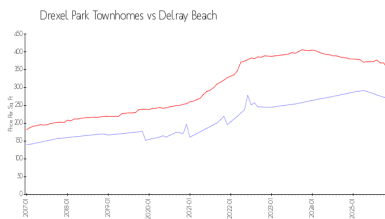

## Market Information

Drexel Park Townhomes:	\$270/sq. ft.	Delray Beach:	\$353/sq. ft.
Delray Beach:	\$353/sq. ft.	Palm Beach:	\$452/sq. ft.