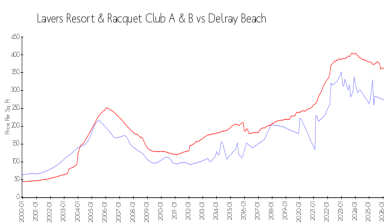

## Market Information

Lavers Resort & Racquet Club A & B:	\$272/sq. ft.	Delray Beach:	\$360/sq. ft.
Delray Beach:	\$360/sq. ft.	Palm Beach:	\$454/sq. ft.