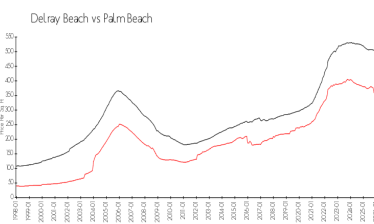

## Market Information

Lavers Resort & Racquet Club A & B:	\$272/sq. ft.	Delray Beach:	\$360/sq. ft.
Delray Beach:	\$360/sq. ft.	Palm Beach:	\$454/sq. ft.