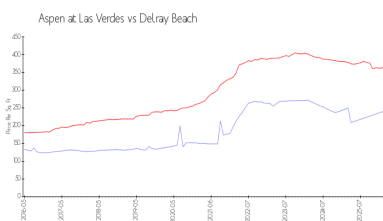

Building Association Information

Aspen Condominium Association
 Address: 5130 Las Verdes Cir,
 Delray Beach, FL 33484
 Phone: +1 561-499-4215

<https://www.lasverdespoa.com/>

Market Information

Aspen at Las Verdes: \$242/sq. ft.
 Delray Beach: \$360/sq. ft.