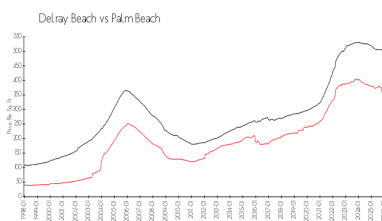

Unit 123 - Aspen at Las Verdes

123 - 5130 Las Verdes Cir, Delray Beach, FL, Palm Beach 33484

Unit Information

MLS Number: A11976056
Status: Active
Size: 930 Sq ft.
Bedrooms: 2
Full Bathrooms: 2
Half Bathrooms: 0
Parking Spaces: 1 Space
View:
Rental Price: $2,000
List PPSF: $2
Valuated Price: $223,000
Valuated PPSF: $240

The above valuated price is a baseline figure that does not take into account any specific renovation, upgrade, split, merge, or deterioration of the unit.

Building Information

Number of units: 72
Number of active listings for rent: 0
Number of active listings for sale: 3
Building inventory for sale: 4%
Number of sales over the last 12 months: 2
Number of sales over the last 6 months: 0
Number of sales over the last 3 months: 0

Building Association Information

Aspen Condominium Association
Address: 5130 Las Verdes Cir,
Delray Beach, FL 33484
Phone: +1 561-499-4215

<https://www.lasverdespoa.com/>

Market Information

Aspen at Las Verdes: $242/sq. ft.
Delray Beach: $360/sq. ft.

Delray Beach: $360/sq. ft.
Palm Beach: $454/sq. ft.

Inventory for Sale

Aspen at Las Verdes 4%
Delray Beach 4%
Palm Beach 6%

Avg. Time to Close Over Last 12 Months

Aspen at Las Verdes 39 days
Delray Beach 75 days
Palm Beach 78 days