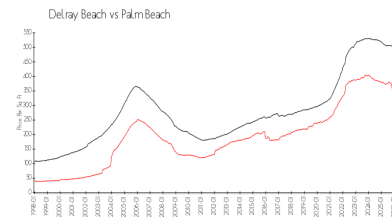

Unit 1125 Crystal Way # I - Bahia at Delray

1125 Crystal Way # I - 1385 Crystal Wy, Delray Beach, FL, Palm Beach 33444

Unit Information

MLS Number: B26007412
Status: Active
Size: 948 Sq ft.
Bedrooms: 2
Full Bathrooms: 2
Half Bathrooms: 0
Parking Spaces: Assigned, Common
View: Water
Rental Price: $2,499
List PPSF: $3
Valuated Price: $268,000
Valuated PPSF: $274

The above valuated price is a baseline figure that does not take into account any specific renovation, upgrade, split, merge, or deterioration of the unit.

Building Information

Number of units: 236
Number of active listings for rent: 0
Number of active listings for sale: 15
Building inventory for sale: 6%
Number of sales over the last 12 months: 25
Number of sales over the last 6 months: 9
Number of sales over the last 3 months: 7

Market Information

Bahia at Delray: $275/sq. ft.
Delray Beach: $360/sq. ft.
Delray Beach: $360/sq. ft.
Palm Beach: $454/sq. ft.

Inventory for Sale

Bahia at Delray 6%
Delray Beach 4%
Palm Beach 6%

Avg. Time to Close Over Last 12 Months

Bahia at Delray 64 days
Delray Beach 75 days
Palm Beach 78 days