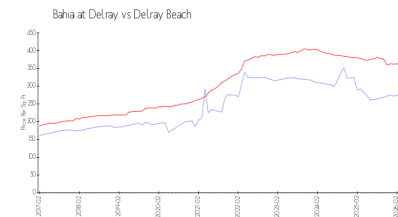

Unit 1125 Crystal Way # I - Bahia at Delray

1125 Crystal Way # I - 1385 Crystal Wy, Delray Beach, FL, Palm Beach 33444

Unit Information

MLS Number: B26007412
Status: Active
Size: 948 Sq ft.
Bedrooms: 2
Full Bathrooms: 2
Half Bathrooms: 0
Parking Spaces: Assigned, Common
View: Water
Rental Price: $2,499
List PPSF: $3
Valuated Price: $268,000
Valuated PPSF: $274

The above valuated price is a baseline figure that does not take into account any specific renovation, upgrade, split, merge, or deterioration of the unit.

Building Information

Number of units: 236
Number of active listings for rent: 0
Number of active listings for sale: 15
Building inventory for sale: 6%
Number of sales over the last 12 months: 25
Number of sales over the last 6 months: 9
Number of sales over the last 3 months: 7

Market Information

Bahia at Delray: $275/sq. ft.
Delray Beach: $360/sq. ft.
Delray Beach: $360/sq. ft.
Palm Beach: $454/sq. ft.

Inventory for Sale

Bahia at Delray 6%
Delray Beach 4%
Palm Beach 6%

Avg. Time to Close Over Last 12 Months

Bahia at Delray 64 days
Delray Beach 75 days
Palm Beach 78 days