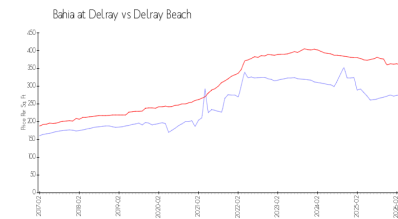

Unit 1125 Crystal Way # G - Bahia at Delray

1125 Crystal Way # G - 1385 Crystal Wy, Delray Beach, FL, Palm Beach 33444

Unit Information

MLS Number: B26008221
Status: Active
Size: 948 Sq ft.
Bedrooms: 2
Full Bathrooms: 2
Half Bathrooms: 0
Parking Spaces: Assigned, Guest
View: Lake, Lagoon, Pond, Water
Rental Price: $2,450
List PPSF: $3
Valuated Price: $268,000
Valuated PPSF: $274

The above valuated price is a baseline figure that does not take into account any specific renovation, upgrade, split, merge, or deterioration of the unit.

Building Information

Number of units: 236
Number of active listings for rent: 0
Number of active listings for sale: 15
Building inventory for sale: 6%
Number of sales over the last 12 months: 25
Number of sales over the last 6 months: 9
Number of sales over the last 3 months: 7

Market Information

Bahia at Delray: $275/sq. ft.
Delray Beach: $360/sq. ft.
Delray Beach: $360/sq. ft.
Palm Beach: $454/sq. ft.

Inventory for Sale

Bahia at Delray: 6%
Delray Beach: 4%
Palm Beach: 6%

Avg. Time to Close Over Last 12 Months

Bahia at Delray: 64 days
Delray Beach: 75 days
Palm Beach: 78 days