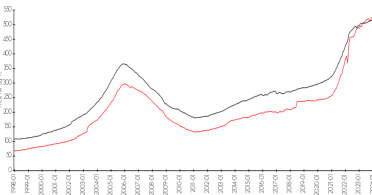

West Palm Beach vs Palm Beach

Lands of the President 8: $229/sq. ft.
West Palm Beach: $512/sq. ft.
West Palm Beach: $512/sq. ft.
Palm Beach: $467/sq. ft.