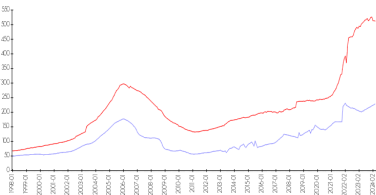

Unit 2520 PRESIDENTIAL WAY APT 204 - Lands of the President 8

2520 PRESIDENTIAL WAY APT 204 - 2500 Presidential Wy, West Palm Beach, FL, Palm Beach 33401

Unit Information

MLS Number: F10409482
Status: Active Under Contract
Size: 1,173 Sq ft.
Bedrooms: 2
Full Bathrooms: 2
Half Bathrooms: 0
Parking Spaces: 2 Or More Spaces, Guest Parking
View: Garden View, Other View
List Price: $265,000
List PPSF: $226
Valuated Price: $287,000
Valuated PPSF: $245

The above valuated price is a baseline figure that does not take into account any specific renovation, upgrade, split, merge, or deterioration of the unit.

Building Information

Number of units: 122
Number of active listings for rent: 1
Number of active listings for sale: 4
Building inventory for sale: 3%
Number of sales over the last 12 months: 9
Number of sales over the last 6 months: 2
Number of sales over the last 3 months: 1

Building Association Information

The Lands Of The President
Condominium E
2950 Presidential Way
West Palm Beach, FL33401-1114
(561) 689-2828

Recent Sales

Unit #	Size	Closing Date	Sale Price	PPSF
201	1,300 sq ft	Mar 2024	$258,000	$198
104	962 sq ft	Jan 2024	$190,000	$198
103	1,034 sq ft	Oct 2023	$279,000	$270
103	1,134 sq ft	Aug 2023	$299,000	$264
306	1,034 sq ft	Jul 2023	$281,000	$272
305	1,034 sq ft	Jul 2023	$255,000	$247
106	1,134 sq ft	Jul 2023	$278,900	$246

Market Information

Lands of the President 8 vs West Palm Beach