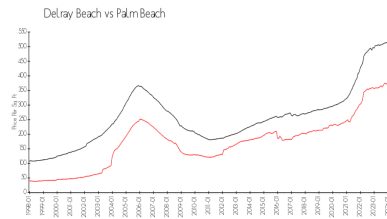

Market Information

Bahia at Delray: \$290/sq. ft.
Delray Beach: \$362/sq. ft.

Delray Beach: \$362/sq. ft.
Palm Beach: \$467/sq. ft.

Inventory for Sale

Bahia at Delray	5%
Delray Beach	2%
Palm Beach	3%

Avg. Time to Close Over Last 12 Months