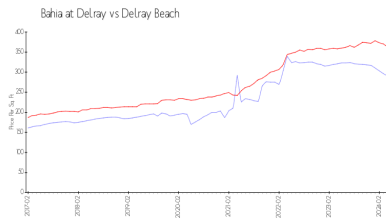

Unit 1020 Crystal Way # I - Bahia at Delray

1020 Crystal Way # I - 1385 Crystal Wy, Delray Beach, FL, Palm Beach 33444

Unit Information

MLS Number:	F10422789
Status:	Active
Size:	978 Sq ft.
Bedrooms:	2
Full Bathrooms:	2
Half Bathrooms:	0
Parking Spaces:	
View:	
Rental Price:	$2,300
List PPSF:	$2
Valuated Price:	$274,000
Valuated PPSF:	$289

The above valuated price is a baseline figure that does not take into account any specific renovation, upgrade, split, merge, or deterioration of the unit.

Building Information

Number of units:	236
Number of active listings for rent:	0
Number of active listings for sale:	12
Building inventory for sale:	5%
Number of sales over the last 12 months:	10
Number of sales over the last 6 months:	5
Number of sales over the last 3 months:	1

Market Information

Bahia at Delray: $290/sq. ft.
Delray Beach: $362/sq. ft.