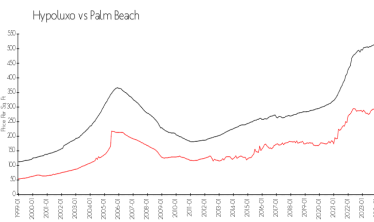

## Market Information

Yacht Club Intracoastal:	\$302/sq. ft.	Hypoluxo:	\$281/sq. ft.
Hypoluxo:	\$281/sq. ft.	Palm Beach:	\$468/sq. ft.