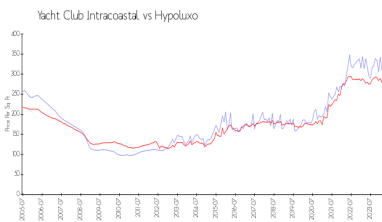

## Market Information

Yacht Club Intracoastal:	\$302/sq. ft.	Hypoluxo:	\$281/sq. ft.
Hypoluxo:	\$281/sq. ft.	Palm Beach:	\$468/sq. ft.