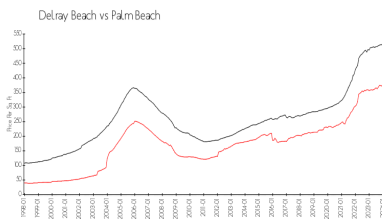

Building Association Information

EMERALD PLACE
 Address: 14390 Emerald PI Wy,
 Delray Beach, FL 33484
 Phone: +1 954-971-6775

Market Information

Emerald Place Townhomes:	\$254/sq. ft.	Delray Beach:	\$362/sq. ft.
Delray Beach:	\$362/sq. ft.	Palm Beach:	\$467/sq. ft.