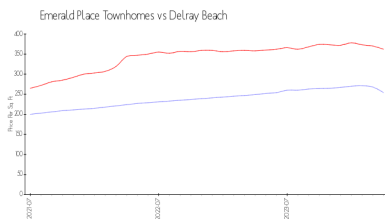

Building Association Information

EMERALD PLACE
 Address: 14390 Emerald PI Wy,
 Delray Beach, FL 33484
 Phone: +1 954-971-6775

Market Information

Emerald Place Townhomes:	\$254/sq. ft.	Delray Beach:	\$362/sq. ft.
Delray Beach:	\$362/sq. ft.	Palm Beach:	\$467/sq. ft.