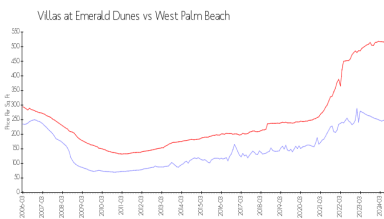

Building Association Information

The Villas At Emerald Dunes
 6495 Emerald Dunes Dr, West Palm Beach, FL 33411
 (561) 684-0088

Market Information

Villas at Emerald Dunes:	\$249/sq. ft.	West Palm Beach:	\$516/sq. ft.
West Palm Beach:	\$516/sq. ft.	Palm Beach:	\$474/sq. ft.