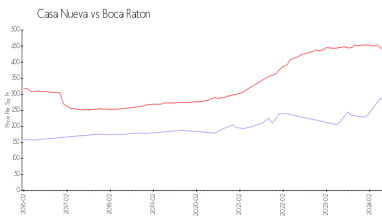

Unit 6808 Palmetto Cir S # 201 - Casa Nueva

6808 Palmetto Cir S # 201 - 6844 Palmetto Cir S, Boca Raton, FL, Palm Beach 33433

Unit Information

MLS Number: F10439424
Status: Active
Size: 0 Sq ft.
Bedrooms: 2
Full Bathrooms: 2
Half Bathrooms: 0
Parking Spaces: Assigned Parking, Guest Parking
View:
Rental Price: $2,300
Valuated Price: $241,000
Valuated PPSF: $281

The above valuated price is a baseline figure that does not take into account any specific renovation, upgrade, split, merge, or deterioration of the unit.

Building Information

Number of units: 120
Number of active listings for rent: 0
Number of active listings for sale: 0
Building inventory for sale: 0%
Number of sales over the last 12 months: 5
Number of sales over the last 6 months: 3
Number of sales over the last 3 months: 2

Market Information

Casa Nueva:	$280/sq. ft.	Boca Raton:	$435/sq. ft.
Boca Raton:	$435/sq. ft.	Palm Beach:	$474/sq. ft.

Inventory for Sale

Casa Nueva	0%
Boca Raton	3%
Palm Beach	3%

Avg. Time to Close Over Last 12 Months

Casa Nueva	50 days
Boca Raton	59 days
Palm Beach	58 days