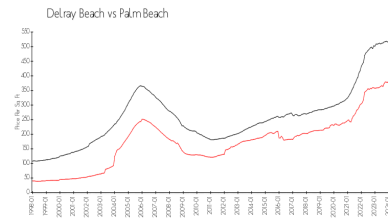

Market Information

Bahia at Delray: \$304/sq. ft.
Delray Beach: \$372/sq. ft.

Delray Beach: \$372/sq. ft.
Palm Beach: \$474/sq. ft.

Inventory for Sale

Bahia at Delray	3%
Delray Beach	2%
Palm Beach	3%

Avg. Time to Close Over Last 12 Months