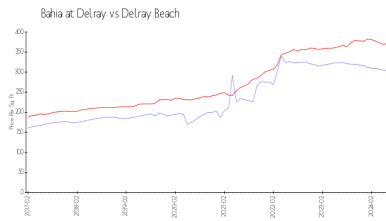

Unit 1125 Crystal Way # F - Bahia at Delray

1125 Crystal Way # F - 1385 Crystal Wy, Delray Beach, FL, Palm Beach 33444

Unit Information

MLS Number:	F10441894
Status:	Active
Size:	560 Sq ft.
Bedrooms:	1
Full Bathrooms:	1
Half Bathrooms:	0
Parking Spaces:	1 Space,Guest Parking,Not Assigned
View:	
Rental Price:	$2,000
List PPSF:	$4
Valuated Price:	$193,000
Valuated PPSF:	$306

The above valuated price is a baseline figure that does not take into account any specific renovation, upgrade, split, merge, or deterioration of the unit.

Building Information

Number of units:	236
Number of active listings for rent:	0
Number of active listings for sale:	7
Building inventory for sale:	2%
Number of sales over the last 12 months:	10
Number of sales over the last 6 months:	4
Number of sales over the last 3 months:	3

Market Information

Bahia at Delray: $304/sq. ft.
Delray Beach: $372/sq. ft.