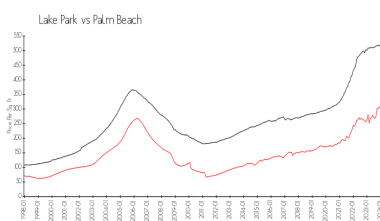

Unit 1105 Lake Shore Dr # 201 - Bay Reach

1105 Lake Shore Dr # 201 - 1010-1155 Lake Shore Dr, Lake Park, FL, Palm Beach 33403

Unit Information

MLS Number: F10447732
Status: Active
Size: 1,200 Sq ft.
Bedrooms: 2
Full Bathrooms: 2
Half Bathrooms: 0
Parking Spaces: Assigned Parking
View:
Rental Price: $2,600
List PPSF: $2
Valuated Price: $326,000
Valuated PPSF: $272

The above valuated price is a baseline figure that does not take into account any specific renovation, upgrade, split, merge, or deterioration of the unit.

Building Information

Number of units: 220
Number of active listings for rent: 0
Number of active listings for sale: 9
Building inventory for sale: 4%
Number of sales over the last 12 months: 6
Number of sales over the last 6 months: 0
Number of sales over the last 3 months: 0

Building Association Information

Bay Reach
Address 1001 Lake Shore Dr
Lake Park, Florida 33403
Phone +1 561-845-0755

Market Information

Bay Reach:	$270/sq. ft.	Lake Park:	$282/sq. ft.
Lake Park:	$282/sq. ft.	Palm Beach:	$474/sq. ft.

Inventory for Sale

Bay Reach 4%
Lake Park 5%
Palm Beach 3%

Avg. Time to Close Over Last 12 Months

Bay Reach 57 days
Lake Park 51 days
Palm Beach 58 days