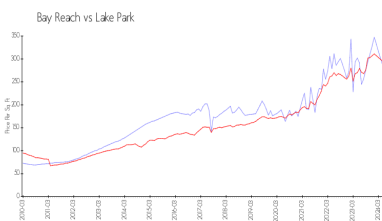

Unit 1105 Lake Shore Dr # 201 - Bay Reach

1105 Lake Shore Dr # 201 - 1010-1155 Lake Shore Dr, Lake Park, FL, Palm Beach 33403

Unit Information

MLS Number: F10447732
Status: Active
Size: 1,200 Sq ft.
Bedrooms: 2
Full Bathrooms: 2
Half Bathrooms: 0
Parking Spaces: Assigned Parking
View:
Rental Price: $2,600
List PPSF: $2
Valuated Price: $326,000
Valuated PPSF: $272

The above valuated price is a baseline figure that does not take into account any specific renovation, upgrade, split, merge, or deterioration of the unit.

Building Information

Number of units: 220
Number of active listings for rent: 0
Number of active listings for sale: 9
Building inventory for sale: 4%
Number of sales over the last 12 months: 6
Number of sales over the last 6 months: 0
Number of sales over the last 3 months: 0

Building Association Information

Bay Reach
Address 1001 Lake Shore Dr
Lake Park, Florida 33403
Phone +1 561-845-0755

Market Information

Bay Reach:	$270/sq. ft.	Lake Park:	$282/sq. ft.
Lake Park:	$282/sq. ft.	Palm Beach:	$474/sq. ft.

Inventory for Sale

Bay Reach 4%
Lake Park 5%
Palm Beach 3%

Avg. Time to Close Over Last 12 Months

Bay Reach 57 days
Lake Park 51 days
Palm Beach 58 days